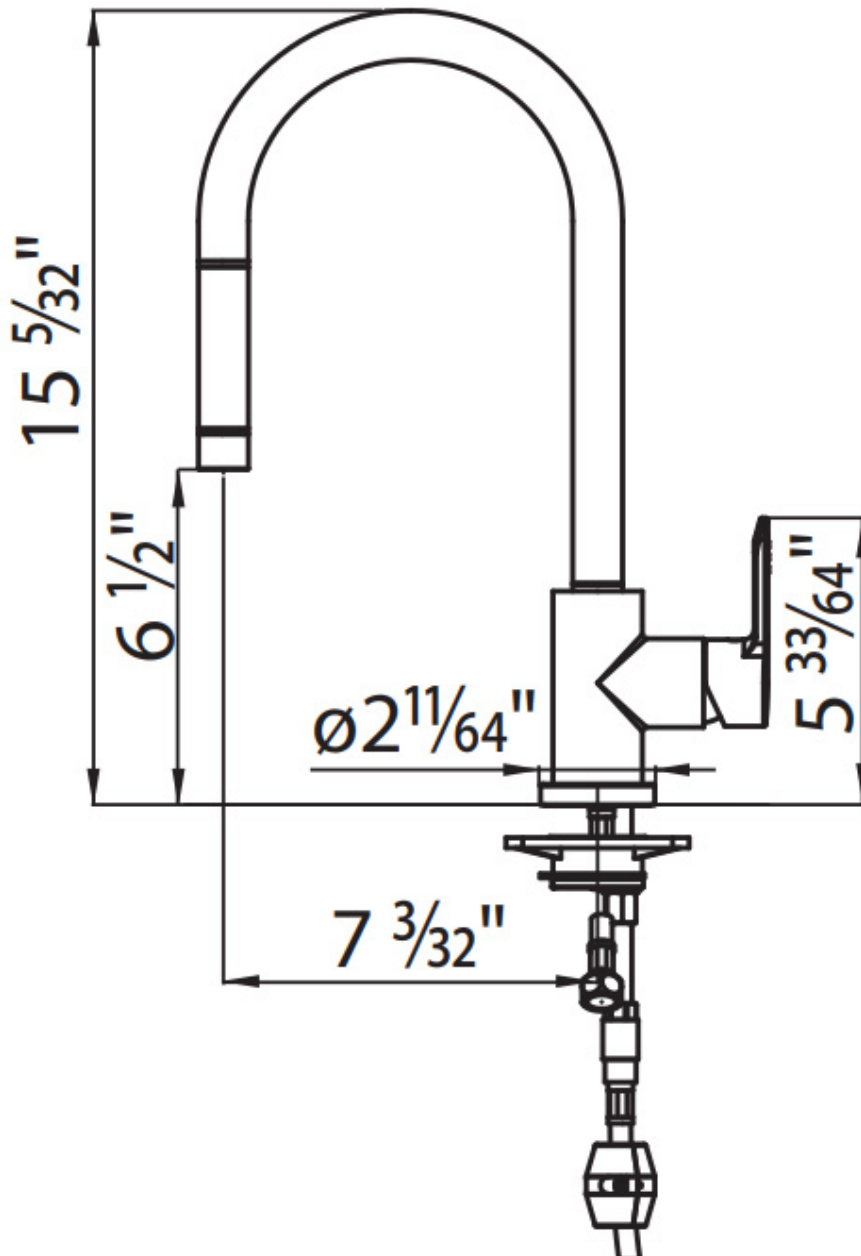

Mixer hole $\varnothing 1 \frac{3}{8}''$

Max worktop thickness 2 $\frac{2}{16}''$

Max flowrate 1.75 GPM (6,6 Lt/Min)

Mixer type Single lever faucet with rotating barrel and extractable shower

Notes: Strengthening plate included

FEATURES

Rotating angle

All the taps have a wide angle of rotation. Some models even permit a full 360° rotation.

Strengthening plate

Foster's mixer taps are equipped with the strengthening plate that offers perfect stability on any sink.

TECHNICAL DATA

RECOMMENDED PAIRINGS

Milano Cooktop 5 burners
7638 900

Sink Leonardo 33" x 20" - U/M
1014 660